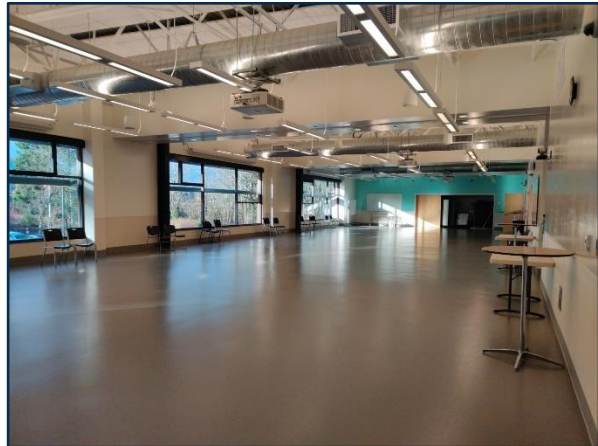

Seattle Humane Space Rental Information

Thank you for considering Seattle Humane for your upcoming event!

We are excited to welcome you and your guests. We have multiple spaces available to fit your needs, with the flexibility to accommodate your entire group. Please reach out with any additional questions.

Classroom Space

All Auditoriums

Contact Information

For inquiries or to move forward with booking, please reach out to CommunityPrograms@SeattleHumane.Org

Rental Spaces (Visual Floor Plans Attached)

Auditorium A (1,085 sqft) – Holds ~ 50 individuals
Auditorium B (1,085 sqft) – Holds ~ 50 individuals
Auditorium C (1,085 sqft) – Holds ~ 50 individuals
All Auditoriums (3,255 sqft) – Holds 200-250 individuals
Classroom (389.9sqft) – Holds 12-18 individuals