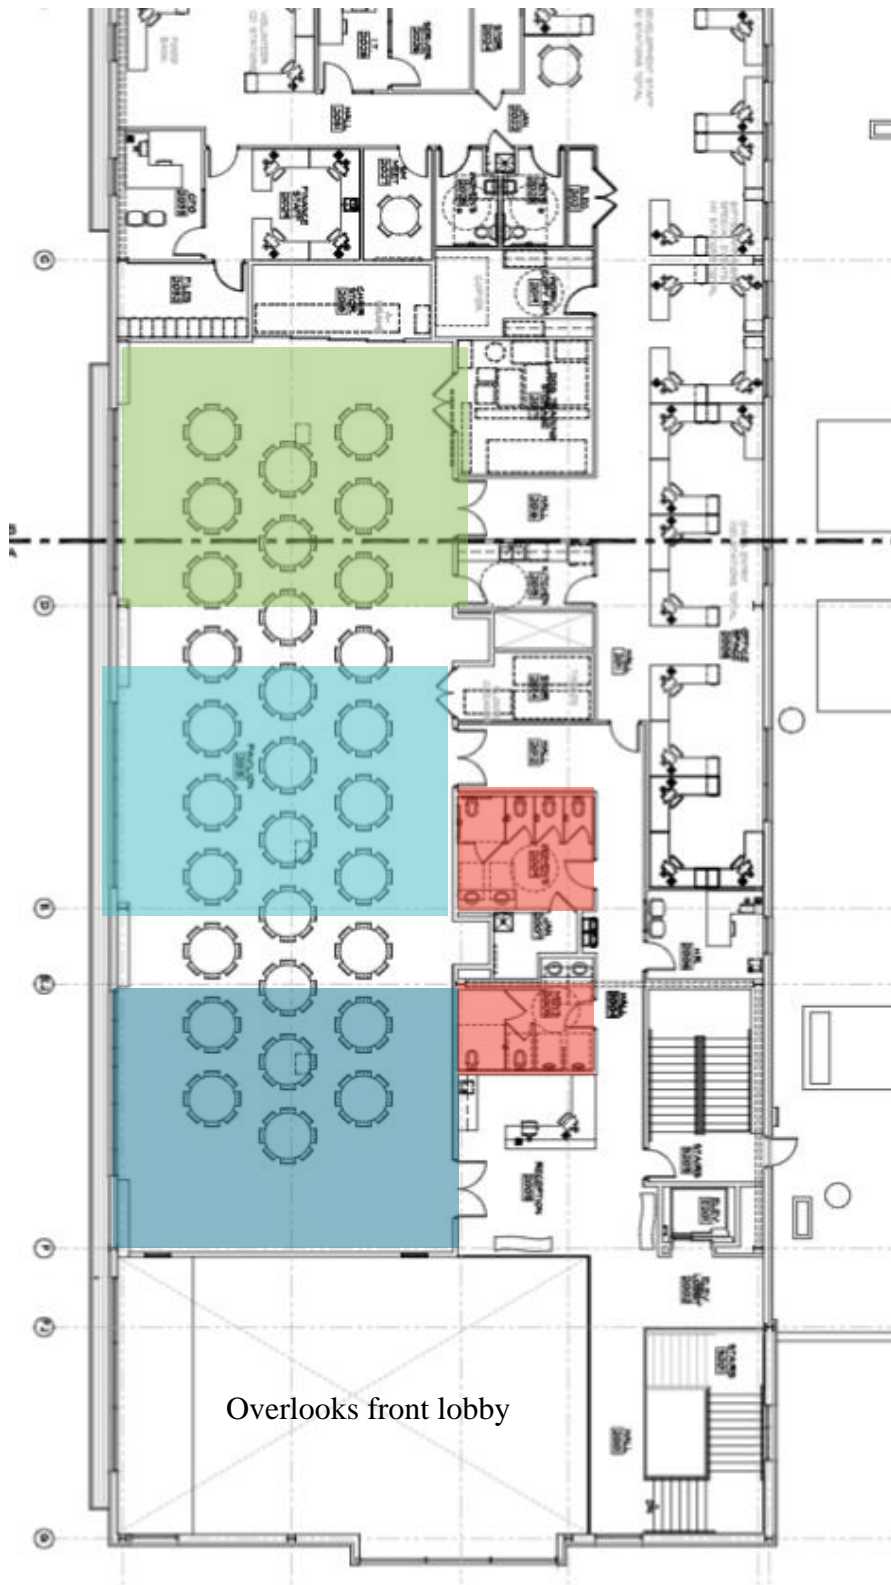

Classroom Space

All Auditoriums

Contact Information

For inquiries or to move forward with booking, please reach out to CommunityPrograms@SeattleHumane.Org

Rental Spaces (Visual Floor Plans Attached)

Auditorium A (1,085 sqft) – Holds ~ 50 individuals
Auditorium B (1,085 sqft) – Holds ~ 50 individuals
Auditorium C (1,085 sqft) – Holds ~ 50 individuals
All Auditoriums (3,255 sqft) – Holds 200-250 individuals
Classroom (389.9sqft) – Holds 12-18 individuals

Operating Hours

8 a.m. – 5:30 p.m.

Floorplan: Upstairs Auditorium

Auditorium A
Auditorium B
Auditorium C
Restrooms